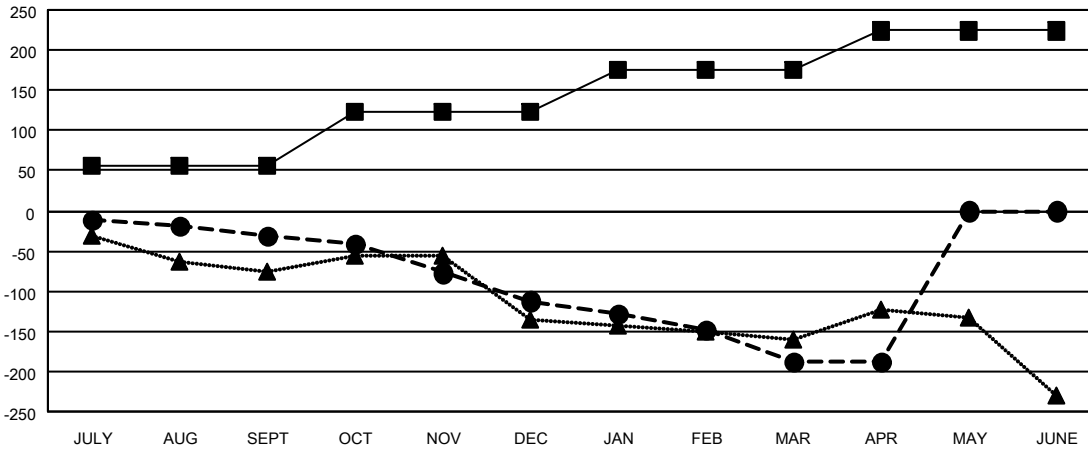

GMT MONTHLY MEMBERSHIP PROGRESS REPORT

Results as of: 4/30/2024

Multiple District 26

LOCATION: MISSOURI

GMT: OPEN

GMT CA 1

Clubs			
RESULTS FOR 2023-2024			
QUARTER	NEW CLUB GOAL	NEW CLUBS	DROPPED CLUBS
JULY/AUG/SEPT	0	0	0
OCT/NOV/DEC	7	0	3
JAN/FEB/MAR	0	0	1
APR/MAY/JUNE	0	0	1

Members			
RESULTS FOR 2023-2024			
QUARTER	MEMBER GROWTH NET GOAL	MEMBER GROWTH ACTUAL	DROPPED MEMBERS ACTUAL (including transfers)
JULY/AUG/SEPT	56	151	164
OCT/NOV/DEC	67	133	201
JAN/FEB/MAR	52	145	209
APR/MAY/JUNE	49	43	39

GOALS AND ACTUAL NEW CLUBS CUMULATIVE

- - CURRENT YEAR GOALS FOR NEW CLUBS
- - CURRENT YEAR ACTUAL NEW CLUBS
- ▲ - LAST YEAR ACTUAL NEW CLUBS

GOALS AND ACTUAL MEMBERS CUMULATIVE

- - MEMBER GROWTH NET GOAL
- - MEMBER GROWTH ACTUAL
- ▲ - LAST YEAR MEMBERSHIP ACTUAL